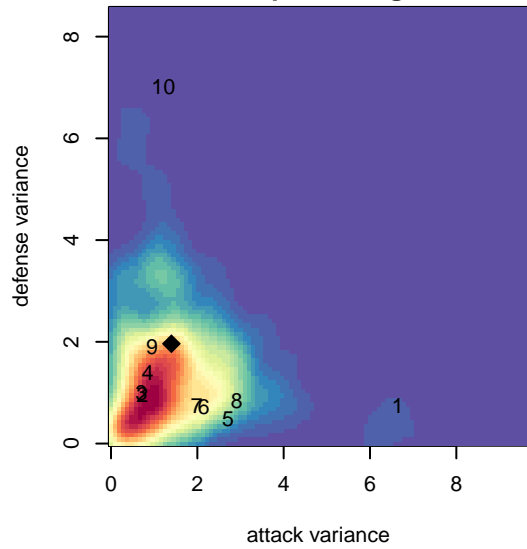

# FC Nova Red AH G03

FC Nova SC  
 Boise, ID  
 G03 total strength=1113  
 attack=3.6 defense=2.43  
 fall league = Idaho D3 U14 Div 2 U14  
 spr league = Spr Idaho D3 U14 Div 2  
 notes= AH

alt names used:  
 FC NOVA RED 03 --AH  
 FC NOVA RED 03 --AH  
 FC NOVA RED 03 --AH (ID)  
 FC NOVA RED 03 --AH

Venues played:  
 2016 NWCL 03  
 2016 Idaho D3 U14 Division 2 U14  
 2016 GEM State Challenge U14 Silver U14  
 2016 Spr Idaho D3 U14 Division 2

**FC Nova Red AH G03**  
 Dots are actual minus expected GF (blue circles) and GA (red triangles).  
 Blue line is smoothed change in attack strength. Red is smoothed change in defense strength.

**attack and defense variance (black dot)  
relative to other teams  
and top 10 in region**

**attack and defense rating  
relative to others at age  
and all opponents in last 13 months**

**Performance relative to 13 month average**