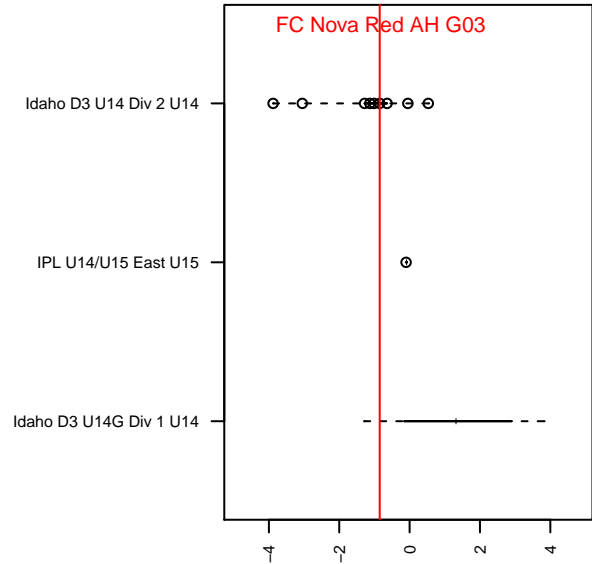

# FC Nova Red AH G03

FC Nova SC  
 Boise, ID  
 G03 total strength=1113  
 attack=3.6 defense=2.43  
 fall league = Idaho D3 U14 Div 2 U14  
 spr league = Spr Idaho D3 U14 Div 2  
 notes= AH

alt names used:  
 FC NOVA RED 03 --AH  
 FC NOVA RED 03 --AH  
 FC NOVA RED 03 --AH (ID)  
 FC NOVA RED 03 --AH

Venues played:  
 2016 NWCL 03  
 2016 Idaho D3 U14 Division 2 U14  
 2016 GEM State Challenge U14 Silver U14  
 2016 Spr Idaho D3 U14 Division 2

**FC Nova Red AH G03**  
 Dots are actual minus expected GF (blue circles) and GA (red triangles).  
 Blue line is smoothed change in attack strength. Red is smoothed change in defense strength.

**attack and defense variance (black dot)  
relative to other teams  
and top 10 in region**

**attack and defense rating  
relative to others at age  
and all opponents in last 13 months**

**Performance relative to 13 month average**